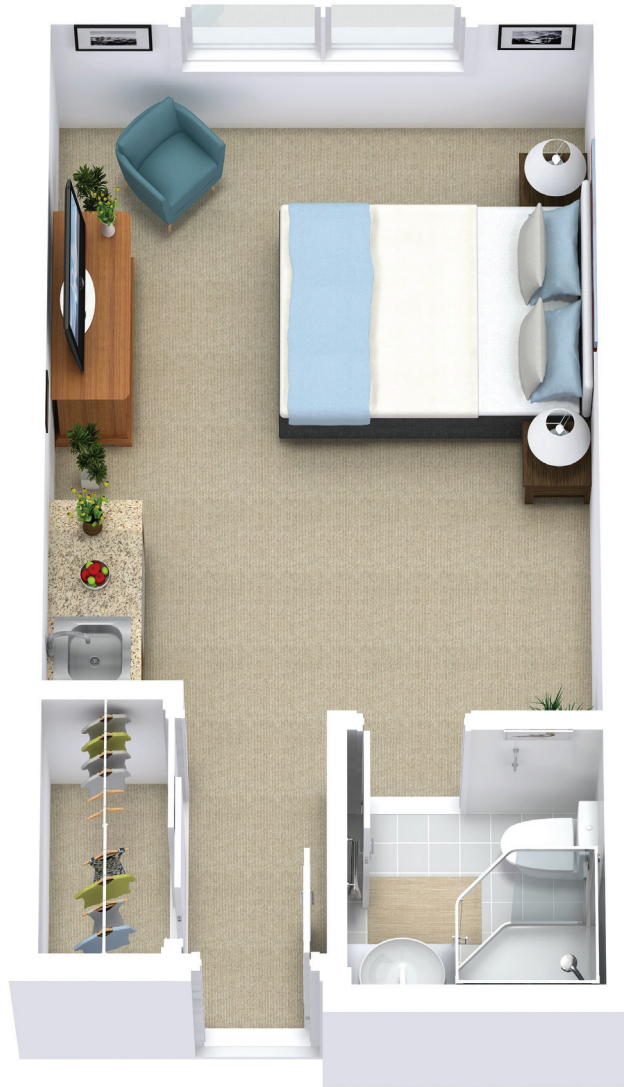

MEMORY SUPPORT STUDIO FLOOR PLAN

230 SQ. FT.

Square footage and layouts vary.

Name _____

Apartment No. _____ Apartment Rate _____

Notes _____

Date _____ Rate Expires On _____

MEMORY SUPPORT STUDIO FLOOR PLAN

298 SQ. FT.

Square footage and layouts vary.

Name _____

Apartment No. _____ Apartment Rate _____

Notes _____

Date _____ Rate Expires On _____