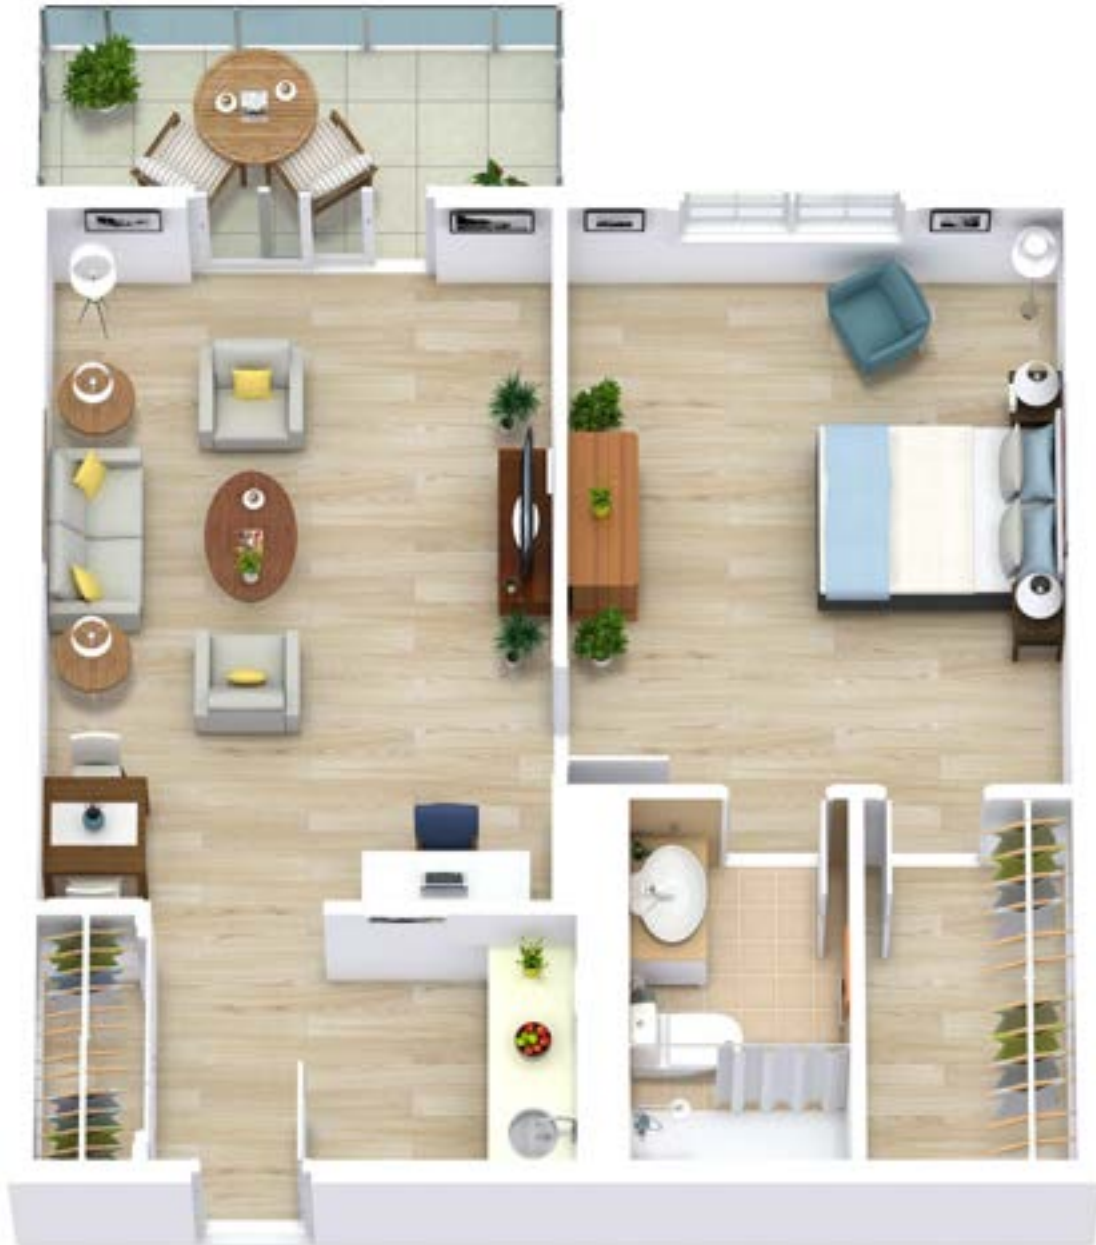

ASSISTED LIVING 1-BEDROOM FLOOR PLAN

710 SQ. FT.

Square footage and layouts vary.

ASSISTED LIVING 1-BEDROOM FLOOR PLAN

734 SQ. FT.

Square footage and layouts vary.